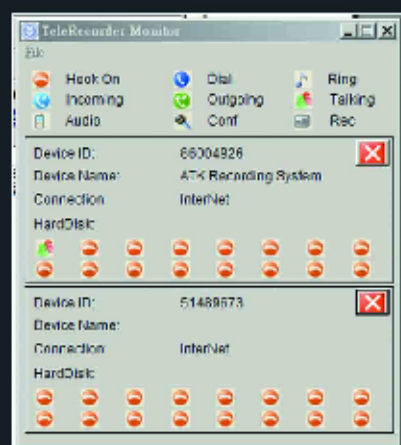

SPECIFICATION:

- capacity : 8 (AR 810) & 16 (AR1610)
- harddisk capacity : 160 GB
- recording capacity : 10,000 hours
- recording startup way : timer, polarity reversal, key controlling, voice
- CID detecting signal : DTMF dan FSK
- CID detecting signal range : 0 dB - 30 dB
- frequency response range : 100 Hz - 3400 Hz
- input impedance : > 5.1 ohm (DC), > 100 k ohm (AC)
- series voice rate : > 70 dB
- signal noise rate : > 70 dB
- input voltage : DC 19 Volt
- input voltage range : DC 18 Volt - DC 24 Volt
- operating voltage : 500 MA
- max start up current : 1.5 A
- fixed power : 10 W
- support battery type : one couple of 12 V / 2C battery in series
- operating temperature : 0 C - 40 C
- operating humidity : 0% - 90%
- line and phone jack : RJ-11
- USB jack : USB 1.1 Host, USB 1.1 Device
- network jack : RJ-45
- accessories : DC 19 volt power adaptor, software, user's manual
- weight : 15 kg
- SIRIM certified : yes

Detail Reports

Device Monitor